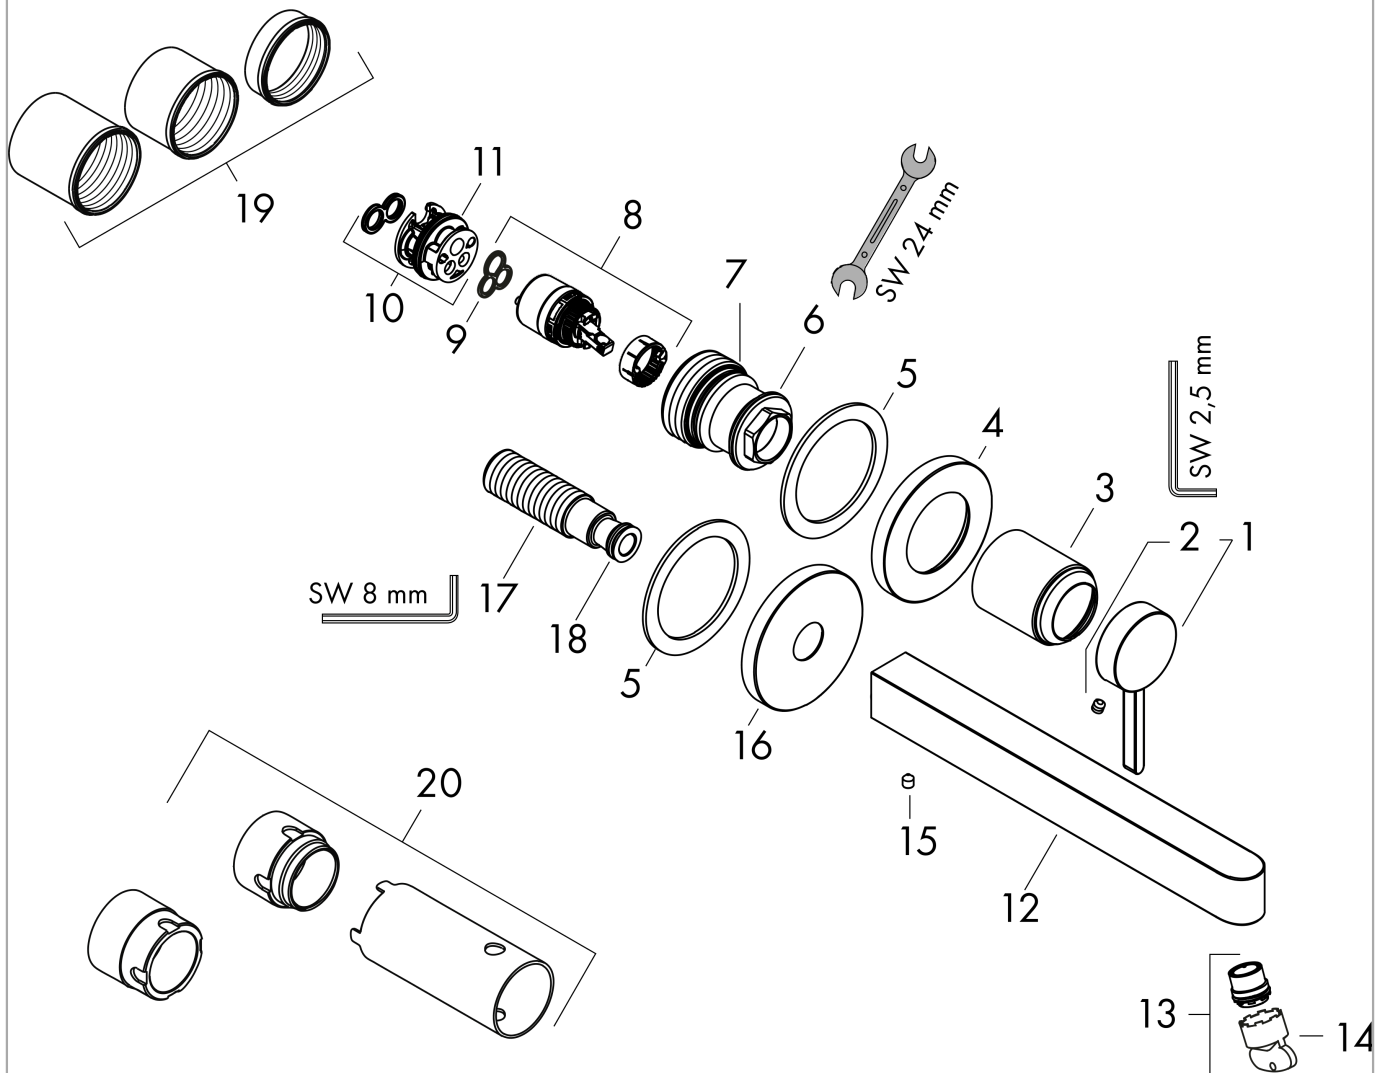

Finoris

Single lever basin mixer for concealed installation wall-mounted with spout 22,8 cm

Surfaces: **Chrome** Article Number: **76050000**

Description

product features

- consists of: single lever basin mixer for concealed installation wall-mounted, waste set
- projection 228 mm
- spray type: laminar spray
- maximum flow rate at 3 bar: 5 l/min
- ceramic cartridge
- suitable for continuous flow water heaters
- non-closing waste set
- material waste set: metal
- connection type: basic set
- connection dimension: DN15
- handle can be positioned on the right or left, depends on the basic set installation

Technology

Design awards

reddot winner 2021

Product image

Scale drawing

Flowchart

Finoris

Single lever basin mixer for concealed installation wall-mounted with spout 22,8 cm

Surfaces: **Chrome** Article Number: **76050000**

Exploded Drawing

Year of production: >06/21

Finoris

Single lever basin mixer for concealed installation wall-mounted with spout 22,8 cm

Surfaces: **Chrome** Article Number: **76050000**

Spare part list

Year of production: >06/21

Pos.	Description	Article Number	Price	PU
1	handle	93986000	-	1
2	hollow set screw M5x5	98446000	-	1
3	sleeve	93989000	-	1
4	escutcheon for handle	93988000	-	1
5	washer	97600000	-	1
6	nut	93141000	-	1
7	O-ring 34x2	98383000	-	1
8	cartridge, assy	93760000	-	1
9	seal	98865000	-	1
10	adapter for cartridge	95634000	-	1
11	O-ring 26x2	98147000	-	1
12	spout 225 mm	93985000	-	1
13	spray former	93973000	-	1
14	special tool	98987000	-	1
15	hollow set screw M5x6	97768000	-	1
16	escutcheon for spout	93987000	-	1
17	connecting thread G½	95626000	-	1
18	O-ring 13x2	98128000	-	1
19	fixing set	97971000	-	1
20	extension set 25 mm for 13622180	31971000	-	1