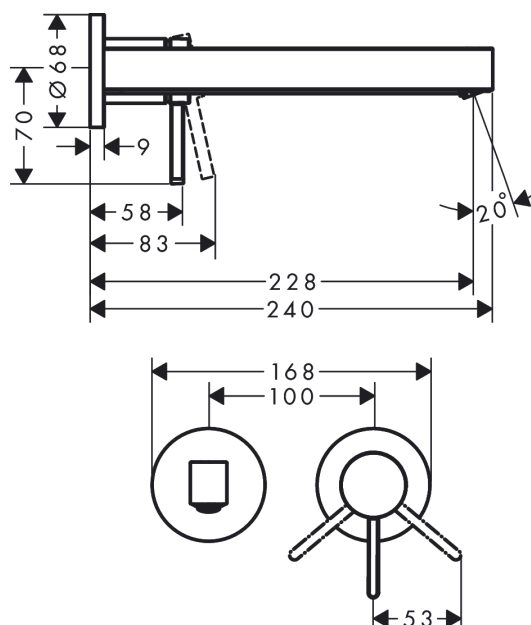

Finoris

Single lever basin mixer for concealed installation wall-mounted with spout 22,8 cm

Surfaces: **Chrome** Article Number: **76050000**

Description

product features

- consists of: single lever basin mixer for concealed installation wall-mounted, waste set
- projection 228 mm
- spray type: laminar spray
- maximum flow rate at 3 bar: 5 l/min
- ceramic cartridge
- suitable for continuous flow water heaters
- non-closing waste set
- material waste set: metal
- connection type: basic set
- connection dimension: DN15
- handle can be positioned on the right or left, depends on the basic set installation

Technology

Design awards

reddot winner 2021

Product image

Scale drawing

Flowchart

Finoris

Single lever basin mixer for concealed installation wall-mounted with spout 22,8 cm

Surfaces: **Chrome** Article Number: **76050000**

Exploded Drawing

Year of production: >06/21

Finoris

Single lever basin mixer for concealed installation wall-mounted with spout 22,8 cm

Surfaces: **Chrome** Article Number: **76050000**

Spare part list

Year of production: >06/21

Pos.	Description	Article Number	Price	PU
1	handle	93986000	-	1
2	hollow set screw M5x5	98446000	-	1
3	sleeve	93989000	-	1
4	escutcheon for handle	93988000	-	1
5	washer	97600000	-	1
6	nut	93141000	-	1
7	O-ring 34x2	98383000	-	1
8	cartridge, assy	93760000	-	1
9	seal	98865000	-	1
10	adapter for cartridge	95634000	-	1
11	O-ring 26x2	98147000	-	1
12	spout 225 mm	93985000	-	1
13	spray former	93973000	-	1
14	special tool	98987000	-	1
15	hollow set screw M5x6	97768000	-	1
16	escutcheon for spout	93987000	-	1
17	connecting thread G½	95626000	-	1
18	O-ring 13x2	98128000	-	1
19	fixing set	97971000	-	1
20	extension set 25 mm for 13622180	31971000	-	1