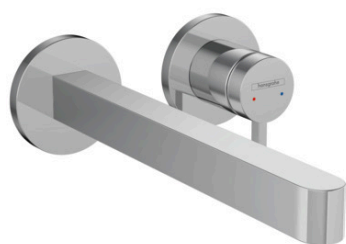

Finoris

Single lever basin mixer for concealed installation wall-mounted with spout 22,8 cm

Surfaces: **Chrome** Article Number: **76050000**

Description

product features

- consists of: single lever basin mixer for concealed installation wall-mounted, waste set
- projection 228 mm
- spray type: laminar spray
- maximum flow rate at 3 bar: 5 l/min
- ceramic cartridge
- suitable for continuous flow water heaters
- non-closing waste set
- material waste set: metal
- connection type: basic set
- connection dimension: DN15
- handle can be positioned on the right or left, depends on the basic set installation

Technology

Design awards

reddot winner 2021

Product image

Scale drawing

Flowchart

Finoris

Single lever basin mixer for concealed installation wall-mounted with spout 22,8 cm

Surfaces: **Chrome** Article Number: **76050000**

Exploded Drawing

Year of production: >06/21

Finoris

Single lever basin mixer for concealed installation wall-mounted with spout 22,8 cm

Surfaces: **Chrome** Article Number: **76050000**