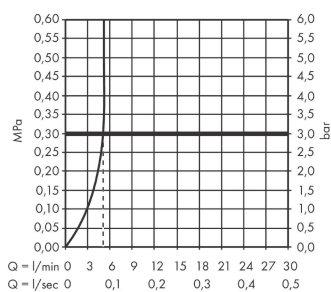

Finoris

Single lever basin mixer for concealed installation wall-mounted with spout 22,8 cm

Surfaces: **Chrome** Article Number: **76050000**

Description

product features

- consists of: single lever basin mixer for concealed installation wall-mounted, waste set
- projection 228 mm
- spray type: laminar spray
- maximum flow rate at 3 bar: 5 l/min
- ceramic cartridge
- suitable for continuous flow water heaters
- non-closing waste set
- material waste set: metal
- connection type: basic set
- connection dimension: DN15
- handle can be positioned on the right or left, depends on the basic set installation

Technology

Design awards

reddot winner 2021

Product image

Scale drawing

Flowchart

Finoris

Single lever basin mixer for concealed installation wall-mounted with spout 22,8 cm